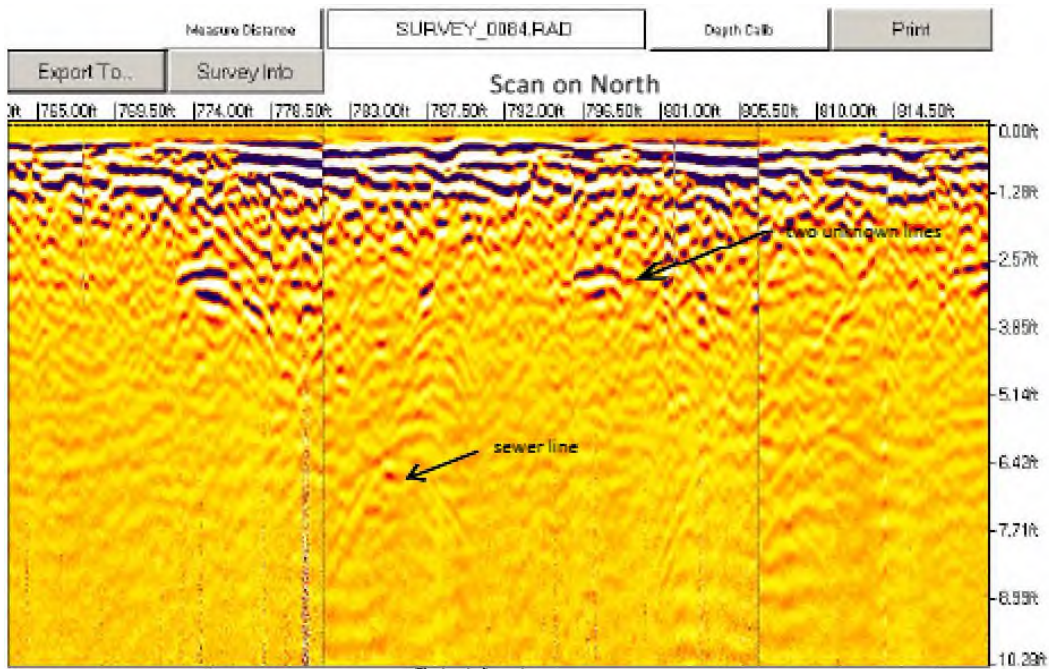

NE Bleacher Area

NE Bleacher Area: GPR signal return (east to west)